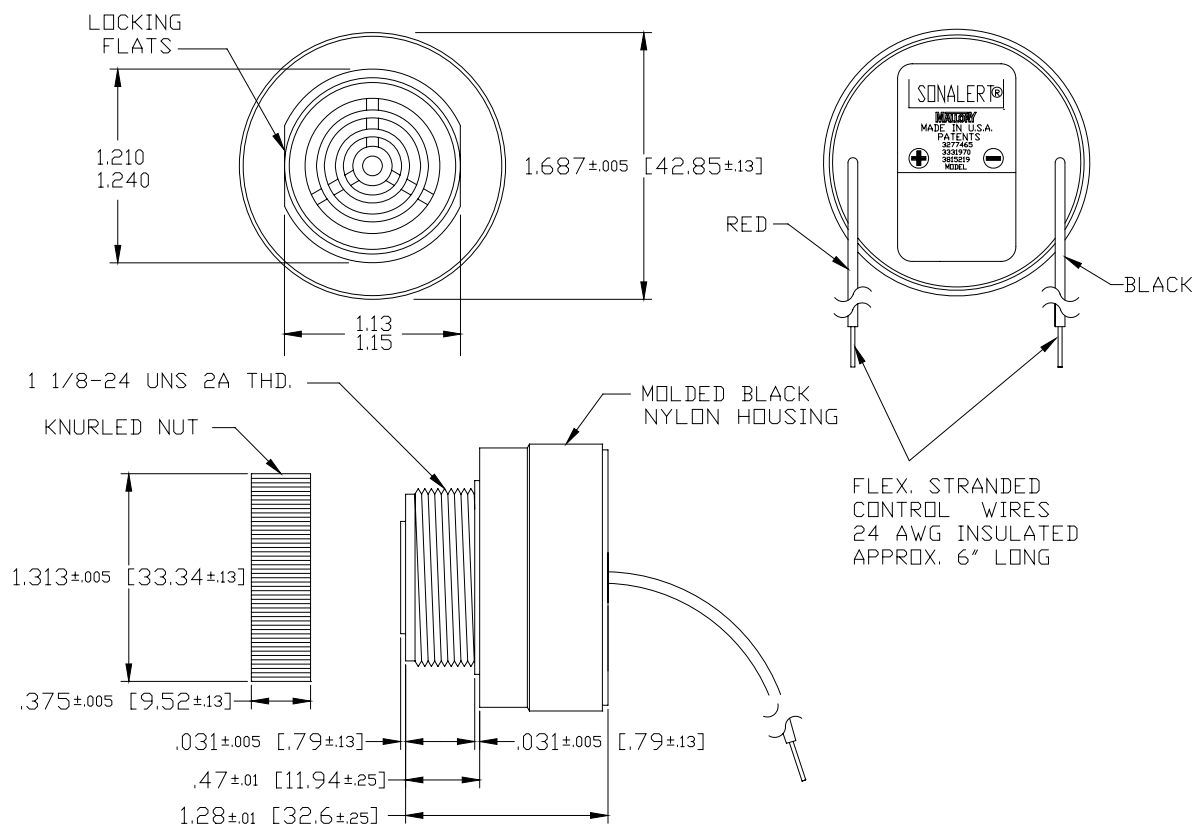

Specifications:

Sound level Category	Loud Sound Level
Mode of Operation	Continuous tone
Mounting	Panel (see note)
Voltage Rating	6 - 16 Vdc
Frequency	2900 Hz ±500 Hz
Loudness (Min. Voltage)	80 dB(A) min. @ 2 FT and 6 Vdc
Loudness (Max Voltage)	95 dB(A) min. @ 2 FT and 16 Vdc
Current Draw	6 mA Max @ 6 Vdc
Current Draw	22 mA Max @ 16 Vdc
Storage Temperature	-40°C to +85°C
Operating Temperature	-30°C to +65°C
Weight (Typical)	1.5 oz (42 g)
Housing	6/6 Nylon, and Color Black
Options	For other options contact factory

Dimensions: Inches (mm)

UL Recognized 

NOTE: MOUNTING- REMOVE BLACK PLASTIC NUT AND INSERT THREADED FRONT THROUGH 1.25" HOLE PUNCHED IN PANEL, IF ORIENTATION IS NEEDED, NOTE LOCKING FLATS ON DRAWING. SCREW NUT BACK ON. DO NOT OVERTIGHTEN.